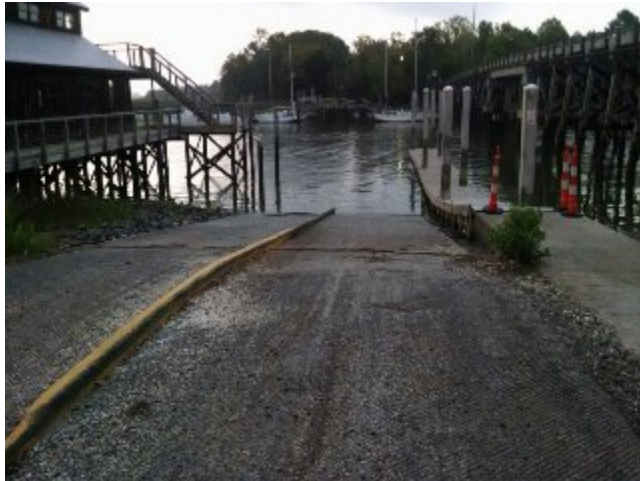

*All figures are estimates pending reconciliation