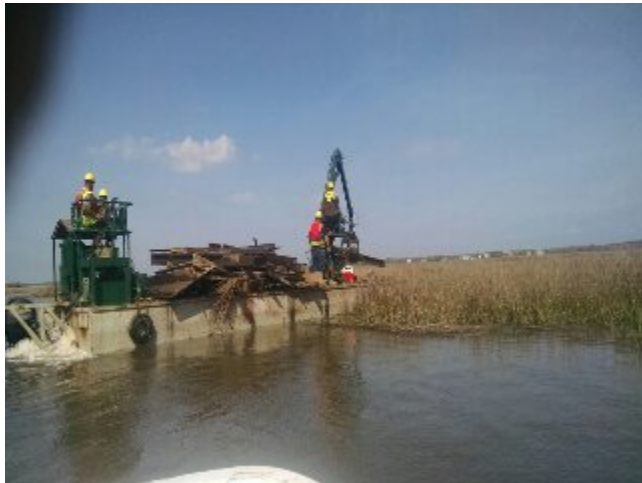

[OO-2017-357842](#)

Active

Normal

03/30/2017 10:31 AM

32.454238,-80.548382

DIEGO MORALES (P316979)

BARGE #707654 COLLECTING MHT DEBRIS FROM POO