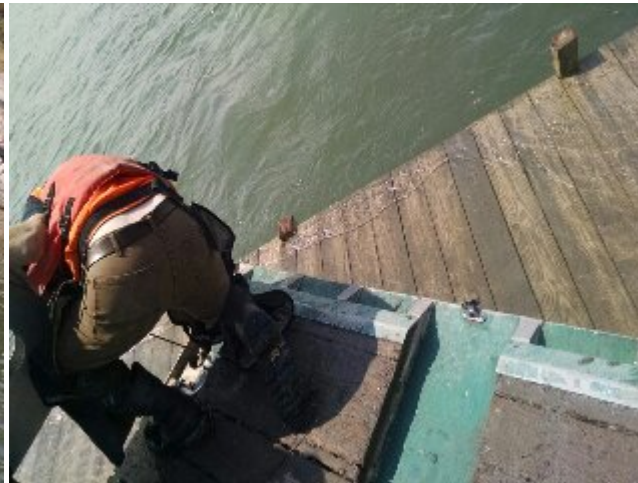

*All figures are estimates pending reconciliation