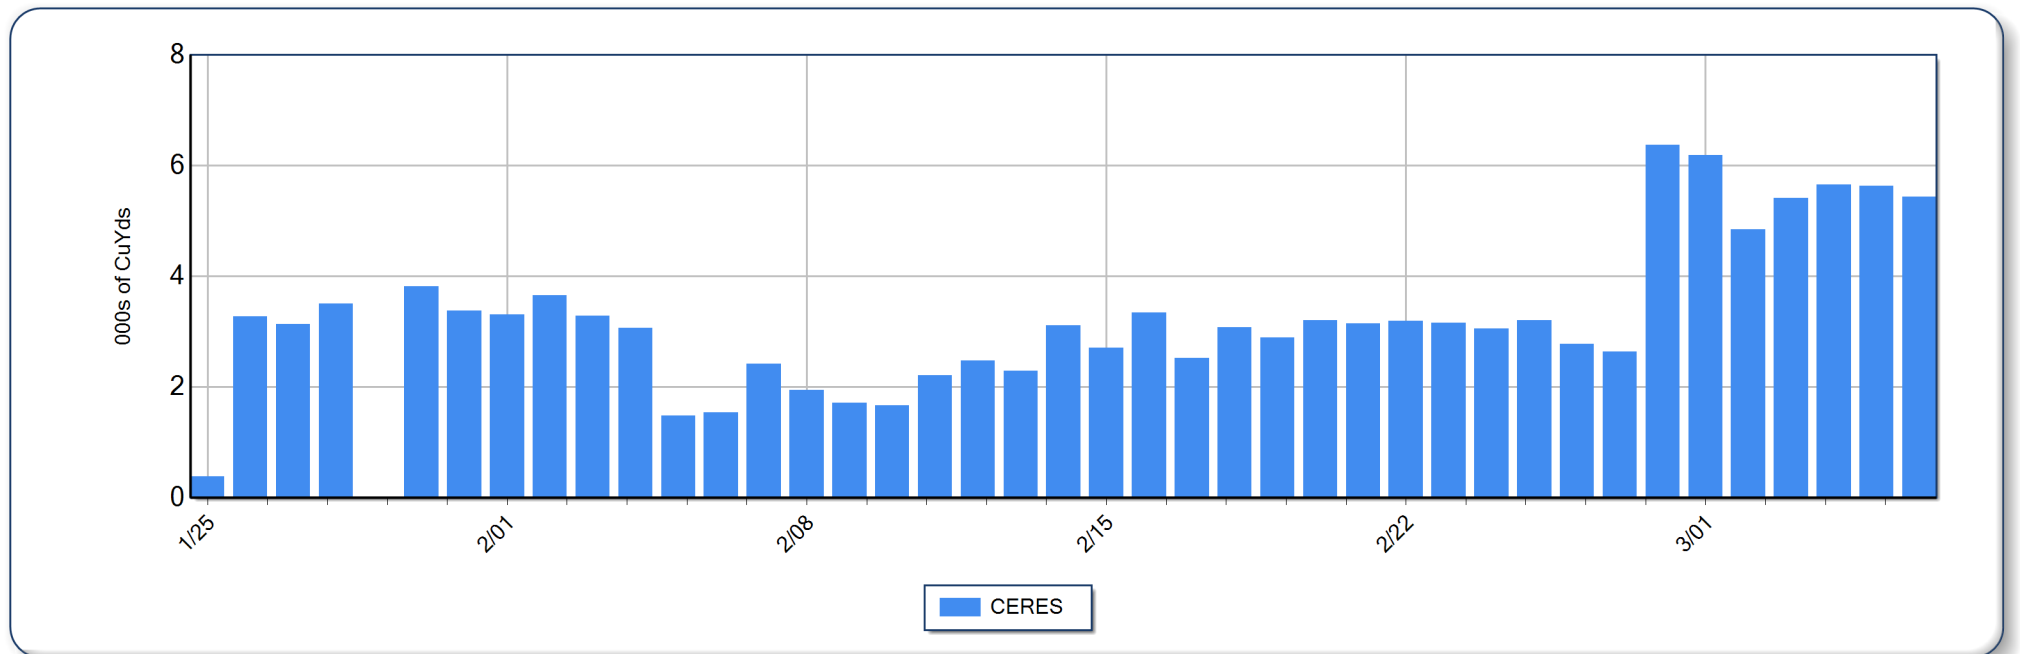

**BEAUFORT COUNTY HURRICANE MATTHEW**

**Current Day (03/06/2017) Statistics**

**Cumulative - JTD Statistics**

DMS	Loads	Avg Load Call	Total Volume	DMS	Loads	Avg Load Call	Total Volume
DATAW DMS	0	0.0	00	DATAW DMS	89	93.7	6,549
DAUFUSKIE ISLAND DMS	0	0.0	00	DAUFUSKIE ISLAND DMS	41	92.2	718
IHLY FARMS DUMP	60	93.0	5,437	IHLY FARMS DUMP	1256	89.0	122,922
<b>Totals:</b>	<b>60</b>		<b>5,437</b>	<b>Totals:</b>	<b>1386</b>		<b>130,188</b>

**Haulout Debris Removed by Contractor by Day**

**\*All figures are estimates pending reconciliation**