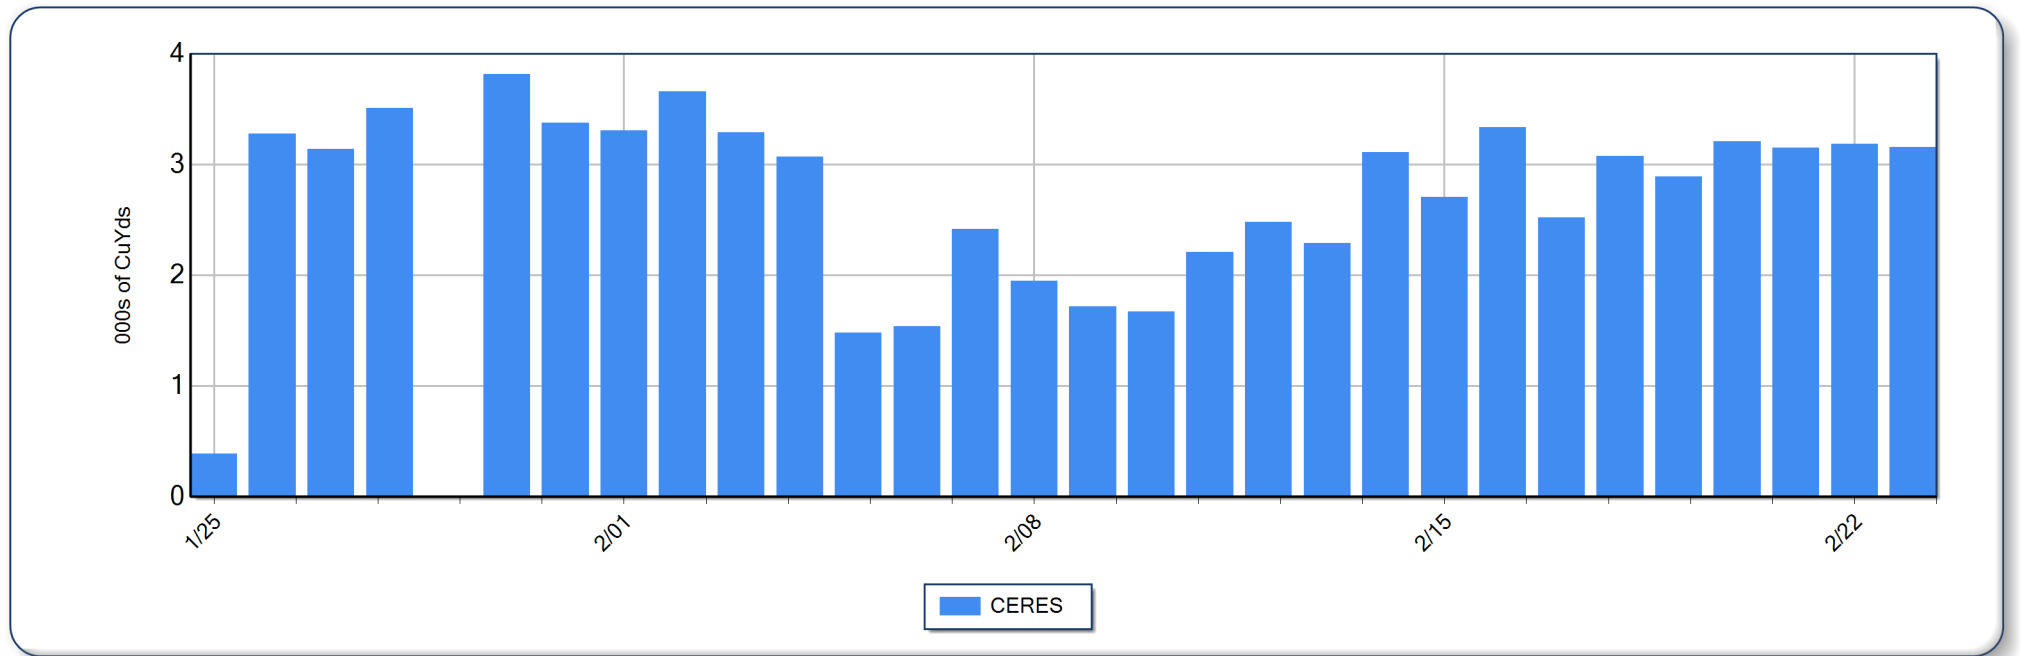

**BEAUFORT COUNTY HURRICANE MATTHEW**

**Current Day (02/23/2017) Statistics**

**Cumulative - JTD Statistics**

DMS	Loads	Avg Load Call	Total Volume	DMS	Loads	Avg Load Call	Total Volume
DAUFUSKIE ISLAND DMS	0	0.0	00	DAUFUSKIE ISLAND DMS	32	92.8	564
IHLY FARMS DUMP	31	89.7	3,157	IHLY FARMS DUMP	788	87.7	78,378
<b>Totals:</b>	<b>31</b>		<b>3,157</b>	<b>Totals:</b>	<b>820</b>		<b>78,943</b>

**Haulout Debris Removed by Contractor by Day**

**\*All figures are estimates pending reconciliation**