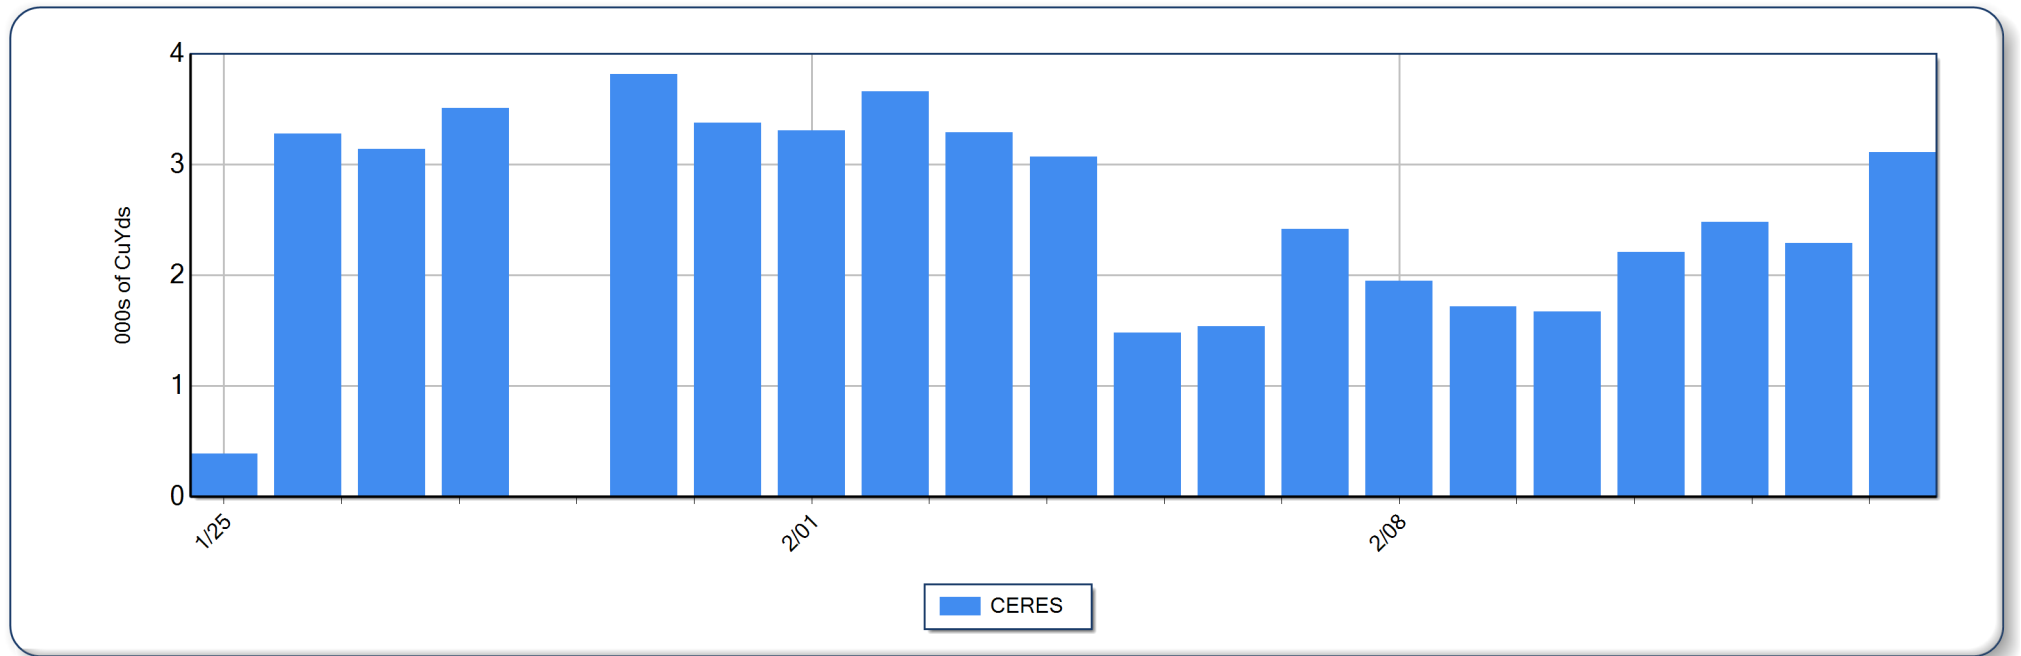

BEAUFORT COUNTY HURRICANE MATTHEW

Current Day (02/14/2017) Statistics

Cumulative - JTD Statistics

DMS	Loads	Avg Load Call	Total Volume	DMS	Loads	Avg Load Call	Total Volume
DAUFUSKIE ISLAND DMS	14	89.3	238	DAUFUSKIE ISLAND DMS	14	89.3	238
IHLY FARMS DUMP	28	90.0	2,866	IHLY FARMS DUMP	517	87.8	51,476
Totals:	42		3,103	Totals:	531		51,713

Haulout Debris Removed by Contractor by Day

***All figures are estimates pending reconciliation**