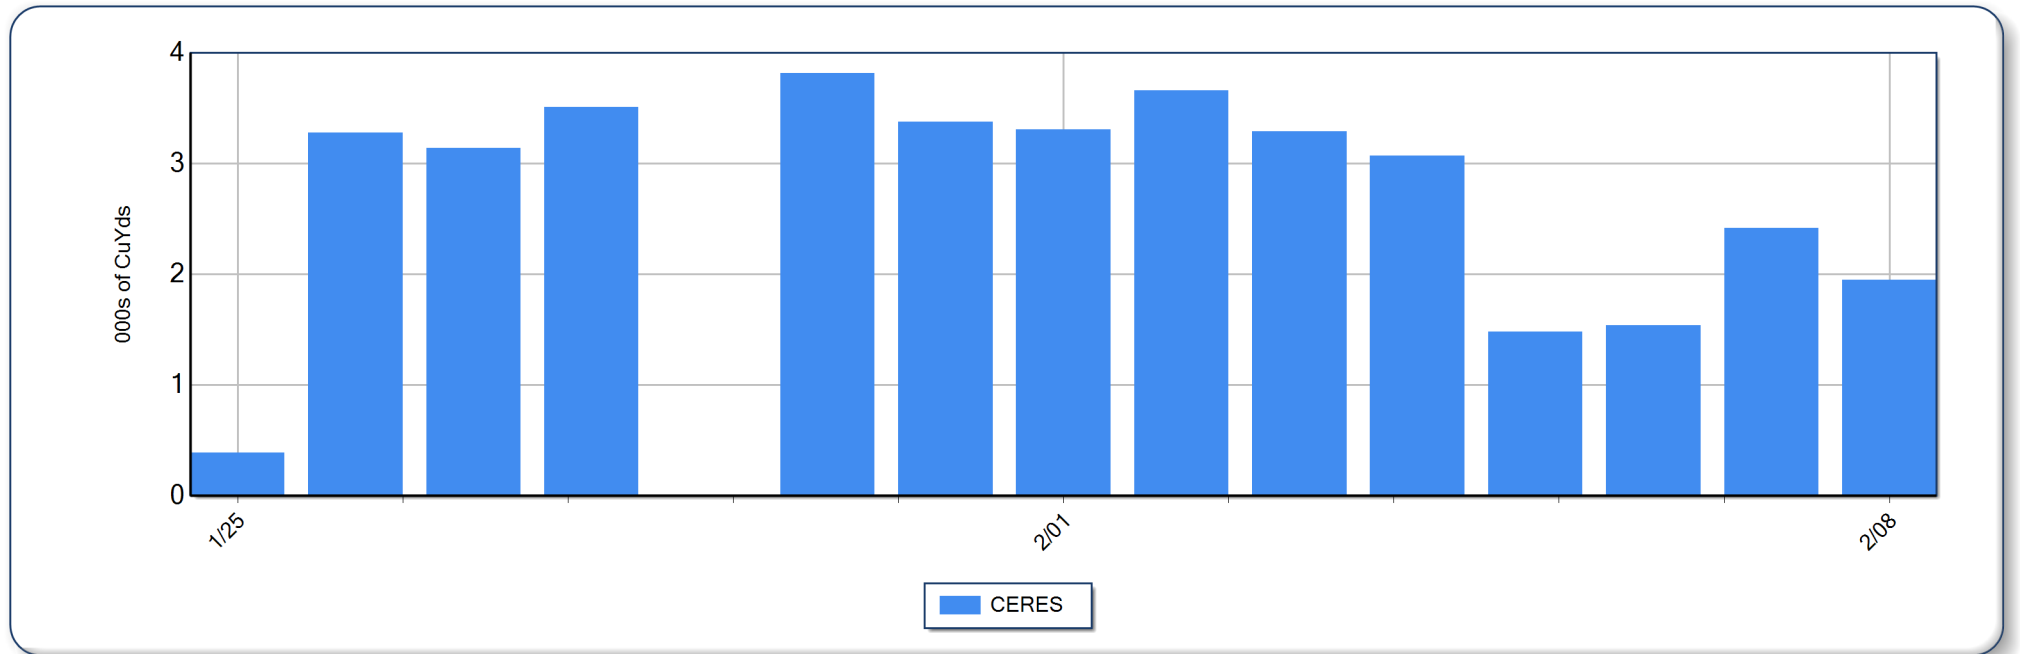

BEAUFORT COUNTY HURRICANE MATTHEW

Current Day (02/08/2017) Statistics

Cumulative - JTD Statistics

DMS	Loads	Avg Load Call	Total Volume	DMS	Loads	Avg Load Call	Total Volume
IHLY FARMS DUMP	20	85.5	1,945	IHLY FARMS DUMP	387	87.1	38,237
Totals:	20		1,945	Totals:	387		38,237

Haulout Debris Removed by Contractor by Day

***All figures are estimates pending reconciliation**