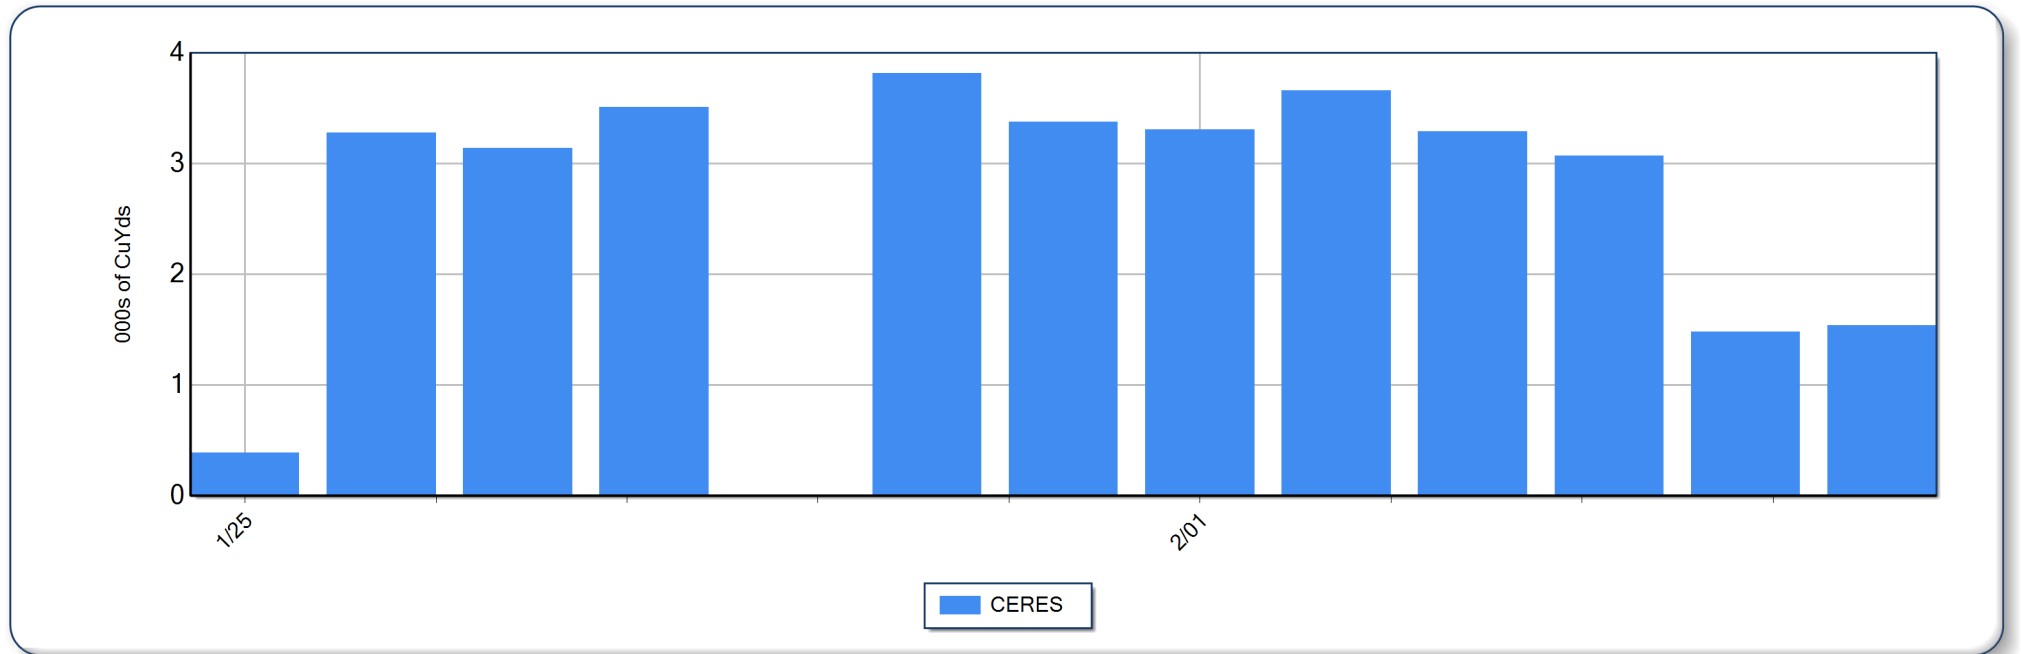

**BEAUFORT COUNTY HURRICANE MATTHEW**

**Current Day (02/06/2017) Statistics**

**Cumulative - JTD Statistics**

| DMS             | Loads     | Avg Load Call | Total Volume | DMS             | Loads      | Avg Load Call | Total Volume  |
|-----------------|-----------|---------------|--------------|-----------------|------------|---------------|---------------|
| IHLY FARMS DUMP | 16        | 84.7          | 1,543        | IHLY FARMS DUMP | 341        | 87.6          | 33,868        |
| <b>Totals:</b>  | <b>16</b> |               | <b>1,543</b> | <b>Totals:</b>  | <b>341</b> |               | <b>33,868</b> |

**Haulout Debris Removed by Contractor by Day**

**\*All figures are estimates pending reconciliation**