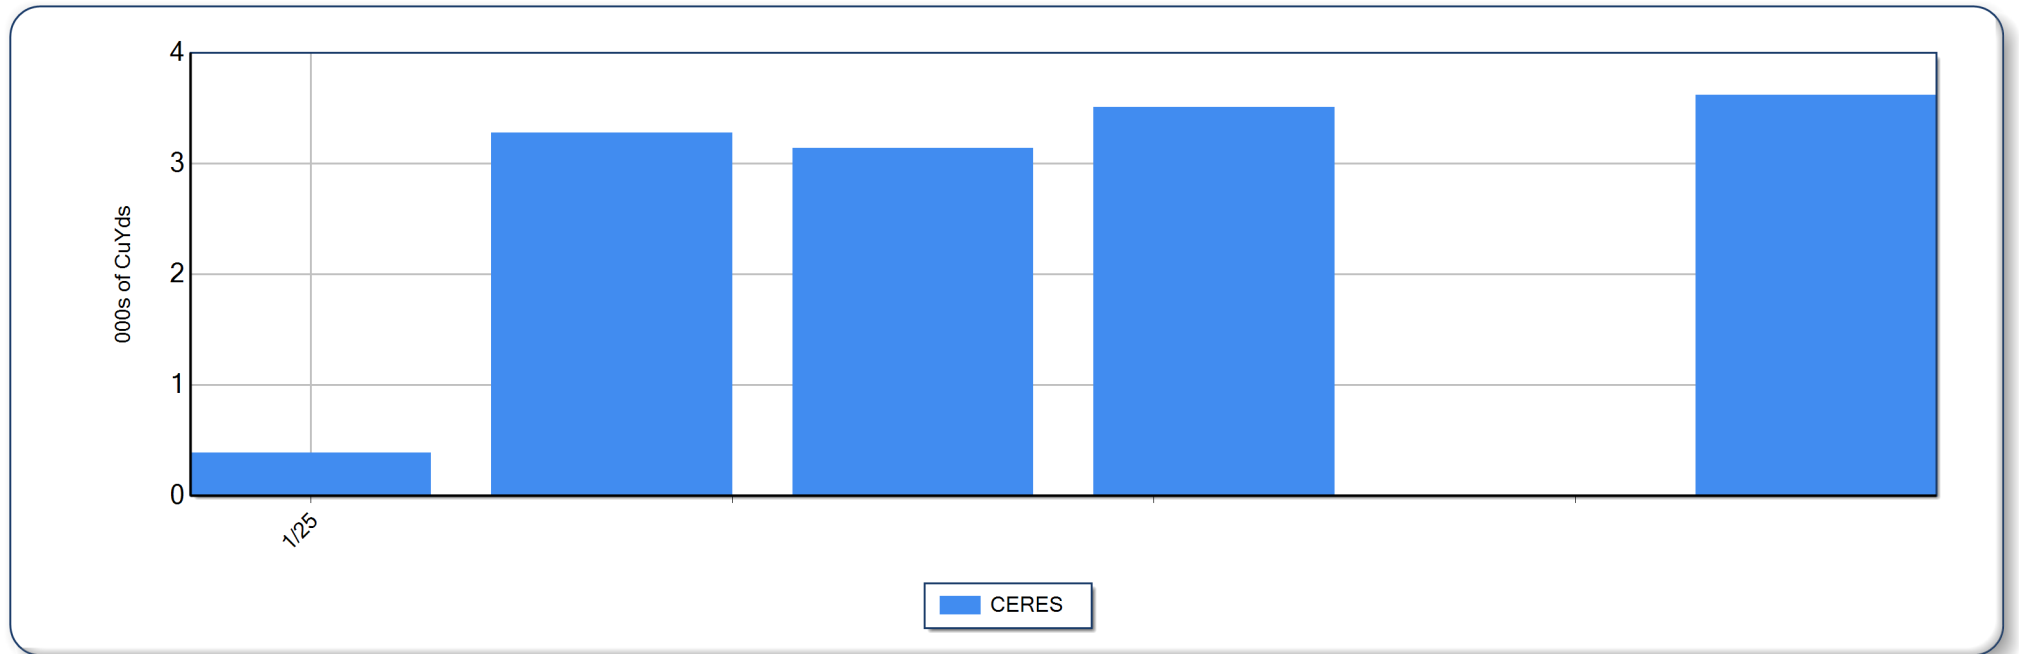

BEAUFORT COUNTY HURRICANE MATTHEW

Current Day (01/30/2017) Statistics

Cumulative - JTD Statistics

DMS	Loads	Avg Load Call	Total Volume	DMS	Loads	Avg Load Call	Total Volume
IHLY FARMS DUMP	36	88.6	3,616	IHLY FARMS DUMP	139	88.5	13,934
Totals:	36		3,616	Totals:	139		13,934

Haulout Debris Removed by Contractor by Day

***All figures are estimates pending reconciliation**